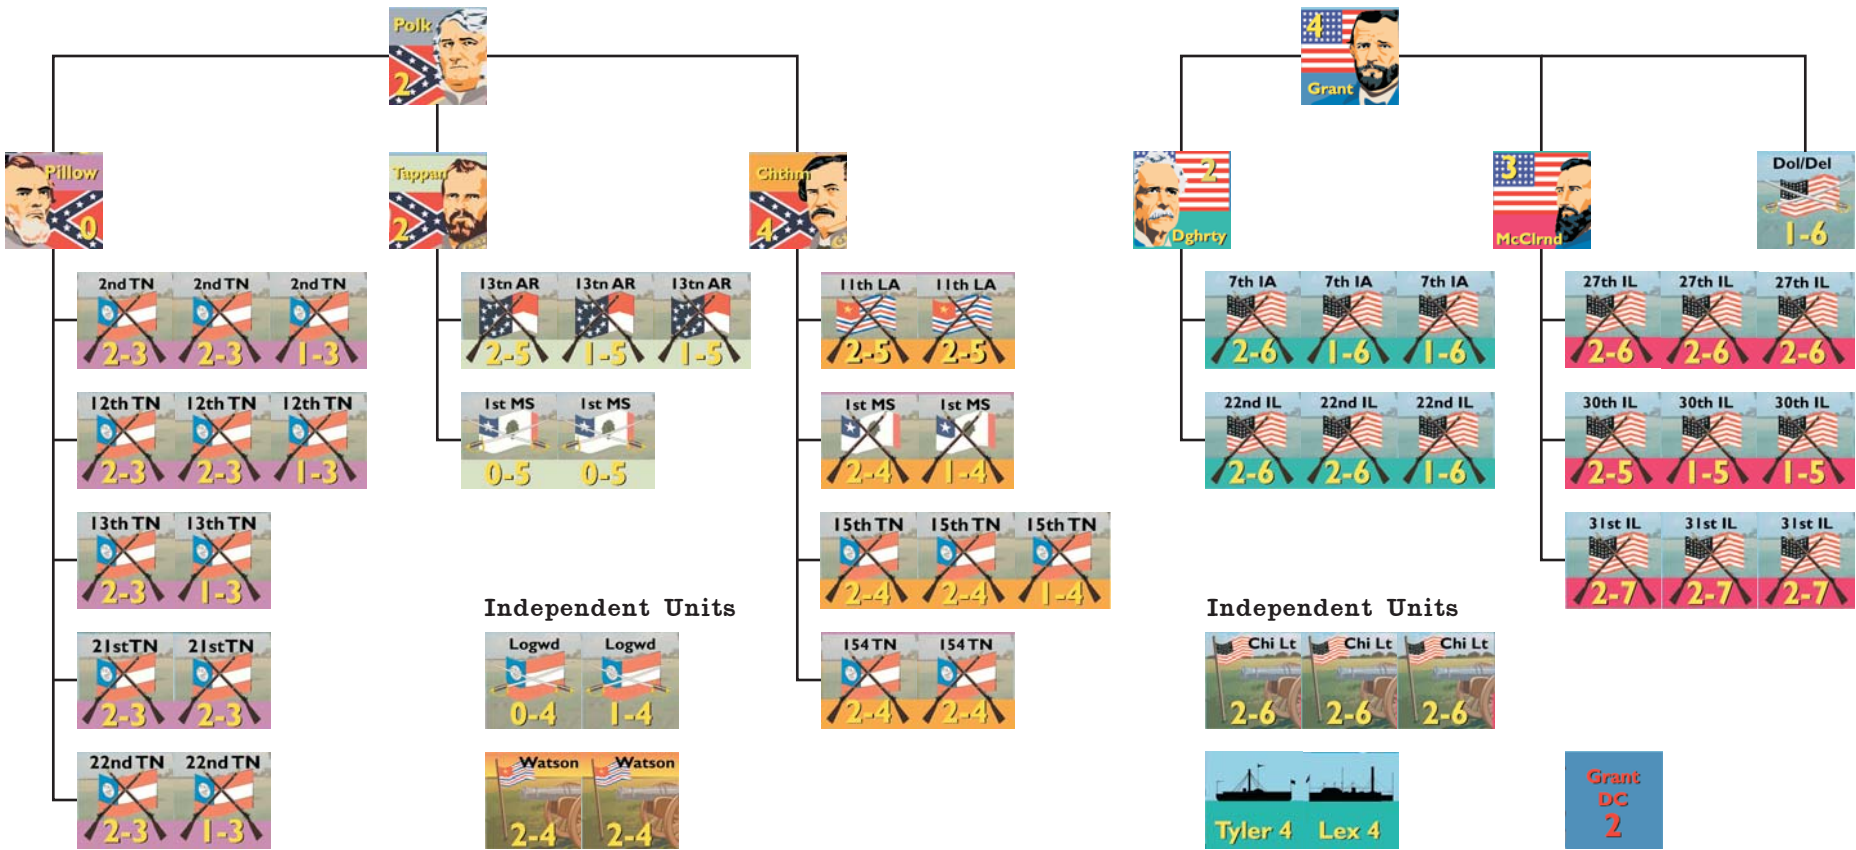

### Independent Units

# Stephenson's Depot Organization Display

47 units

40 units

Note: the 6th MD has 3 counters not 6.  
The counter-mix is incorrect.

# Belmont Organization Display

**34 units**

**25 units**