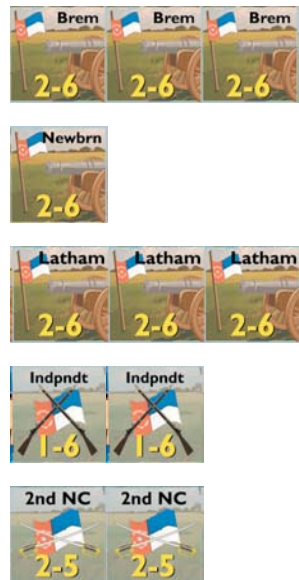

Independent Units