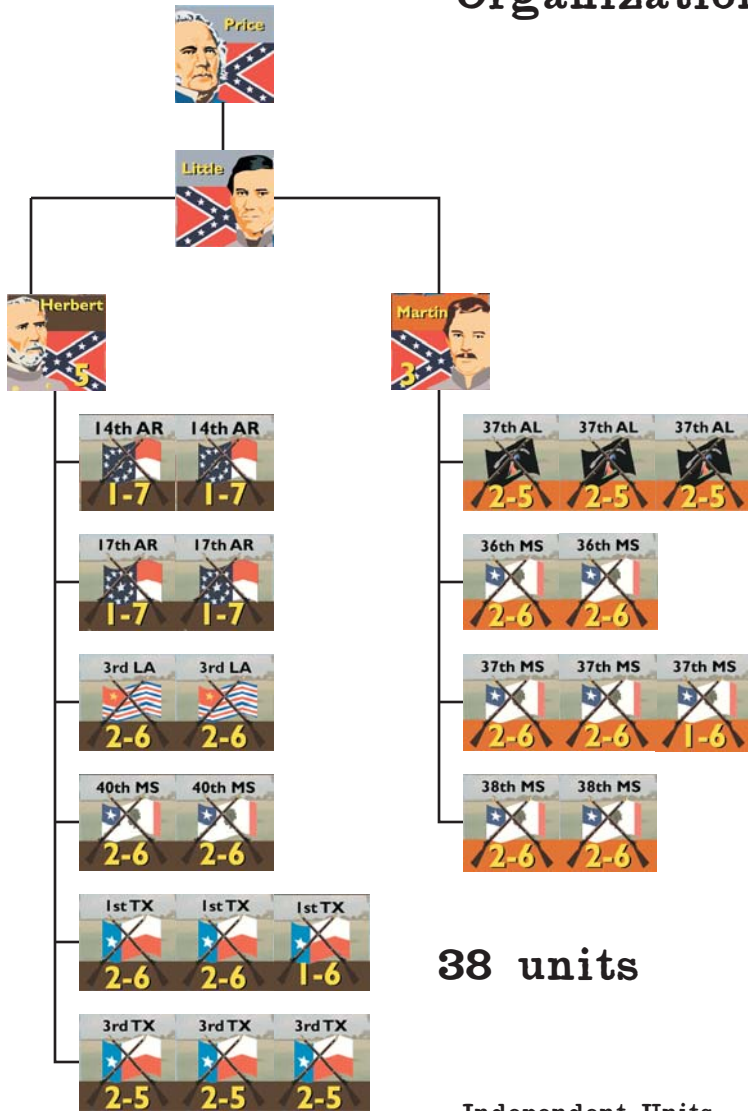

# Rosey & the Woodpecker Organization Display

### Independent Units

48 units

### Independent Units