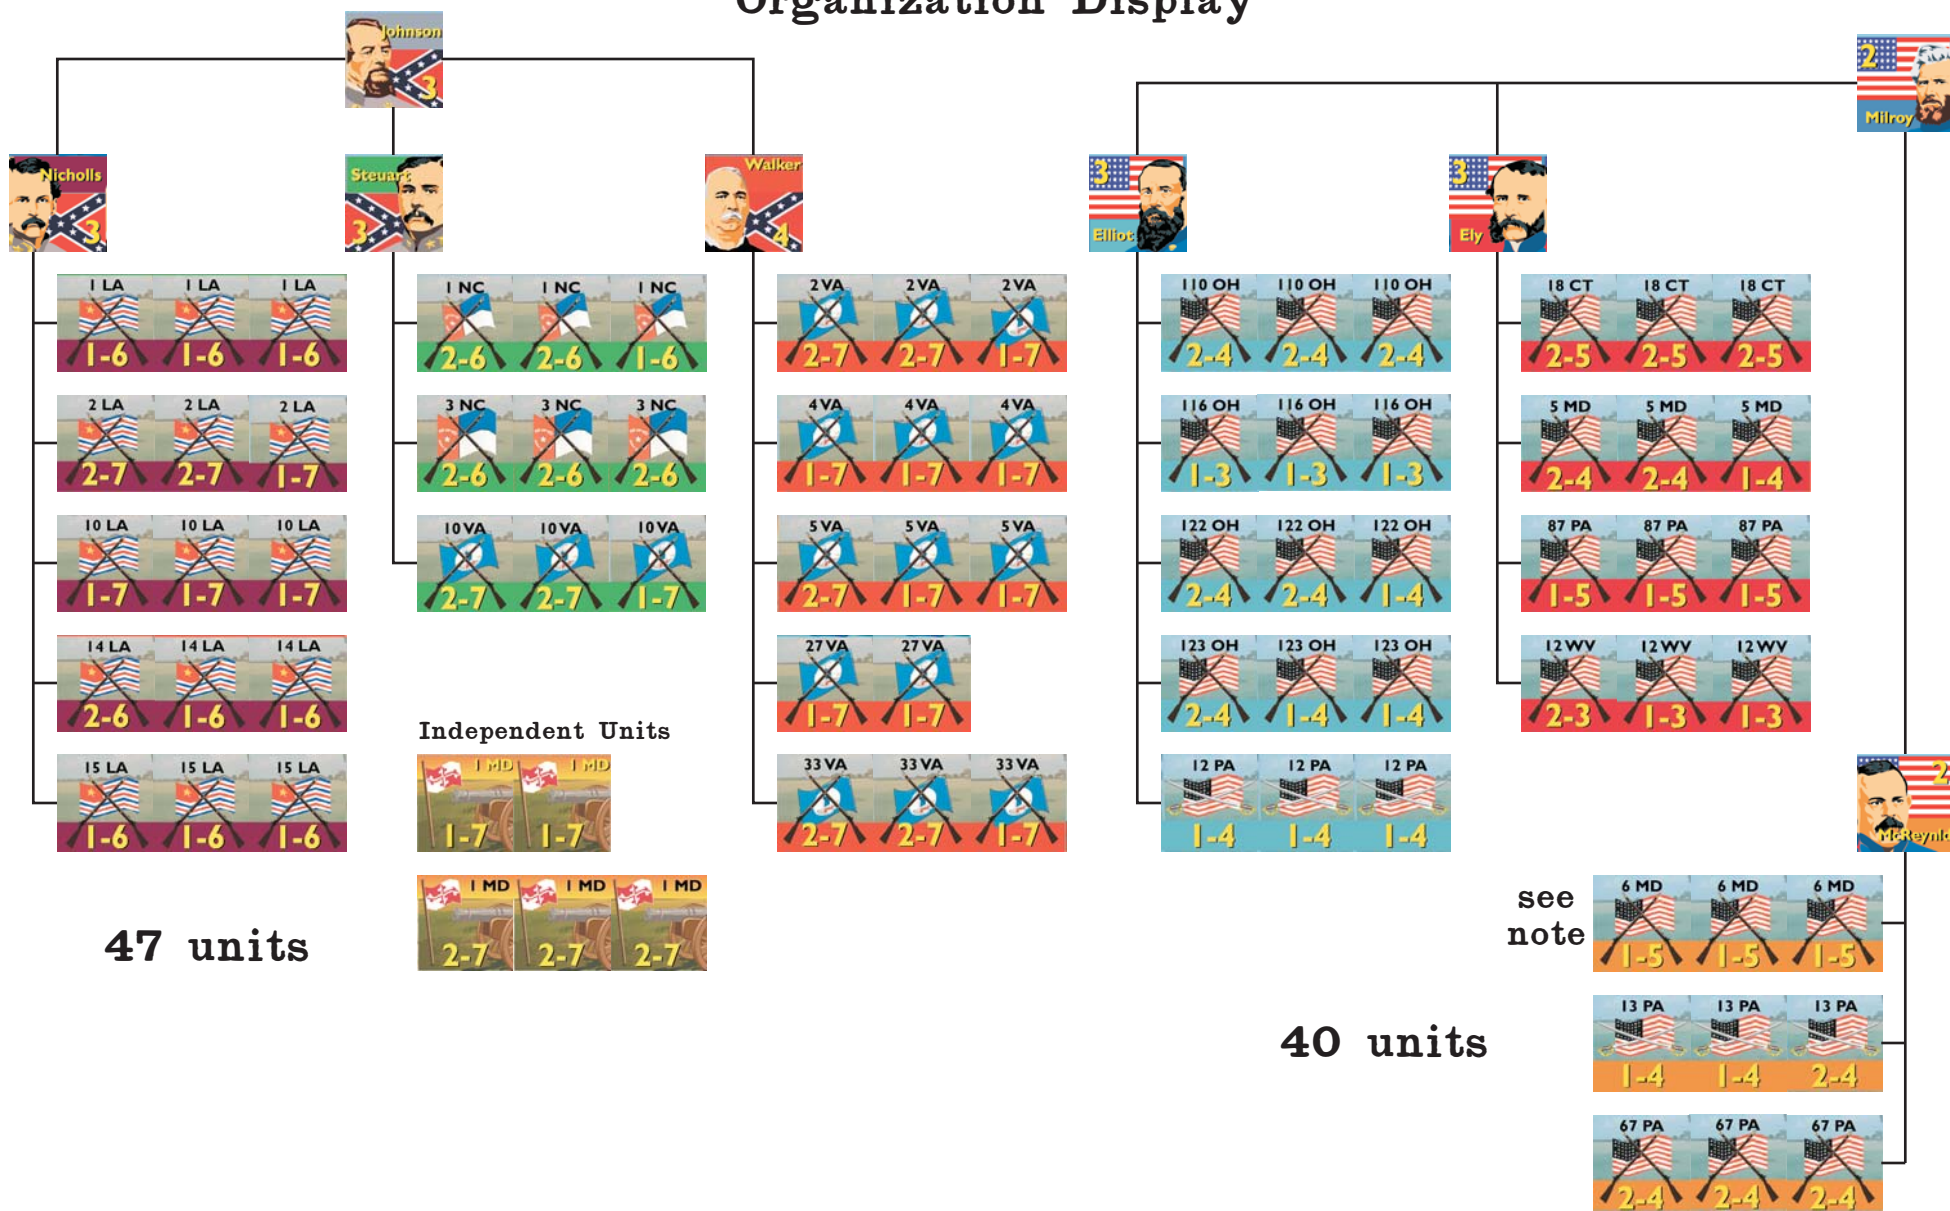

### Independent Units

48 units

### Independent Units

# Stephenson's Depot Organization Display

47 units

40 units

Note: the 6th MD has 3 counters not 6.  
The counter-mix is incorrect.