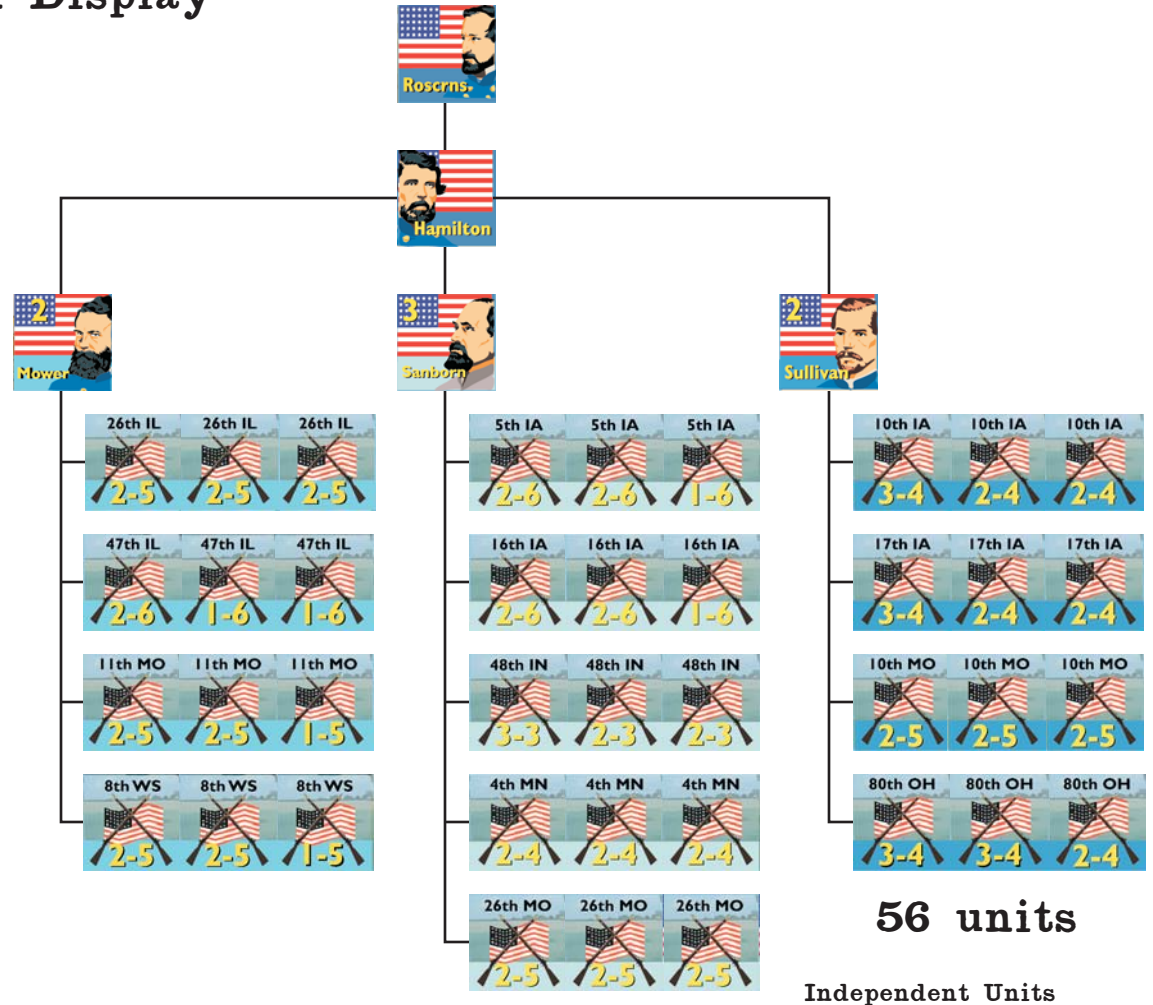

# Rosey & the Woodpecker Organization Display

# Old Burn at Newbern Organization Display

30 units